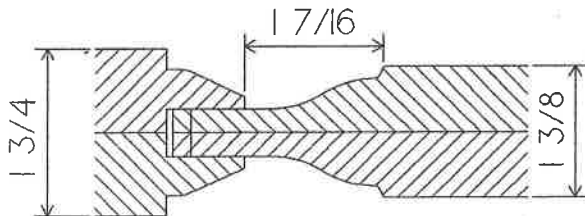

W SPECIALTY WOODWORKS CO.™

Est. 1981

THE COLONIAL RAISED PANEL WITH THE COPE & PATTERN OPTIONS

W/ THE MISSION
100 SERIES PATTERN

W/ THE TRADITIONAL
200 SERIES PATTERN

W/ THE MONTANA
300 SERIES PATTERN

W/ THE COLONIAL
400 SERIES PATTERN