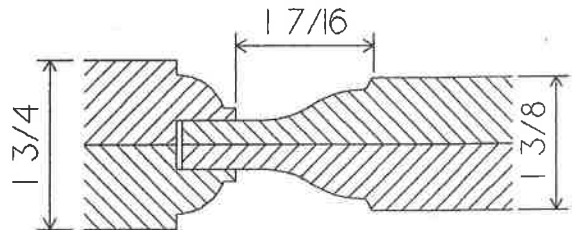

W SPECIALTY WOODWORKS CO.™

Est. 1981

THE COLONIAL RAISED PANEL WITH THE COPE & PATTERN OPTIONS

W/ THE MISSION
100 SERIES PATTERN

W/ THE TRADITIONAL
200 SERIES PATTERN

W/ THE MONTANA
300 SERIES PATTERN

W/ THE COLONIAL
400 SERIES PATTERN