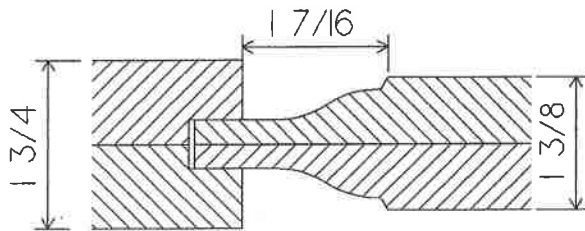

W SPECIALTY WOODWORKS CO.™

Est. 1981

THE COLONIAL RAISED PANEL WITH THE COPE & PATTERN OPTIONS

W/ THE MISSION
100 SERIES PATTERN

W/ THE TRADITIONAL
200 SERIES PATTERN

W/ THE MONTANA
300 SERIES PATTERN

W/ THE COLONIAL
400 SERIES PATTERN

W/ THE EARLY AMERICAN
500 SERIES PATTERN

W/ THE OLD WORLD
600 SERIES PATTERN