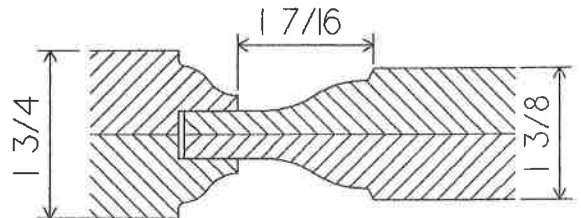

W SPECIALTY WOODWORKS CO.™

Est. 1981

THE COLONIAL RAISED PANEL WITH THE COPE & PATTERN OPTIONS

W/ THE MISSION
100 SERIES PATTERN

W/ THE TRADITIONAL
200 SERIES PATTERN

W/ THE MONTANA
300 SERIES PATTERN

W/ THE COLONIAL
400 SERIES PATTERN