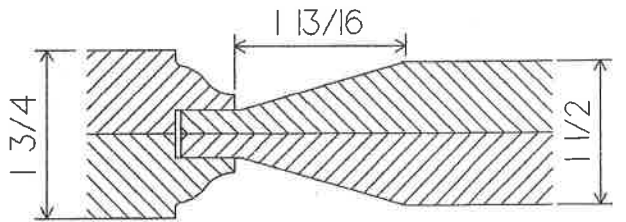

W SPECIALTY WOODWORKSTM CO. CO.

Est. 1981

THE MISSION RAISED PANEL WITH THE COPE & PATTERN OPTIONS

W/ THE MISSION
100 SERIES PATTERN

W/ THE TRADITIONAL
200 SERIES PATTERN

W/ THE MONTANA
300 SERIES PATTERN

W/ THE COLONIAL
400 SERIES PATTERN

W/ THE EARLY AMERICAN
500 SERIES PATTERN

W/ THE OLD WORLD
600 SERIES PATTERN