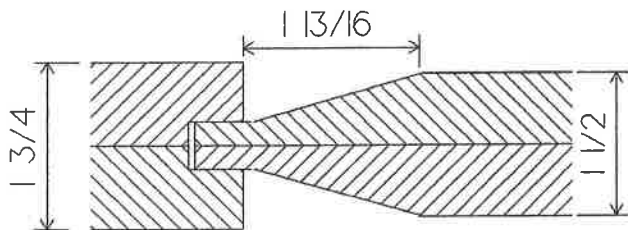

W SPECIALTY WOODWORKSTM CO. CO.

Est. 1981

THE MISSION RAISED PANEL WITH THE COPE & PATTERN OPTIONS

W/ THE MISSION
100 SERIES PATTERN

W/ THE TRADITIONAL
200 SERIES PATTERN

W/ THE MONTANA
300 SERIES PATTERN

W/ THE COLONIAL
400 SERIES PATTERN

W/ THE EARLY AMERICAN
500 SERIES PATTERN

W/ THE OLD WORLD
600 SERIES PATTERN